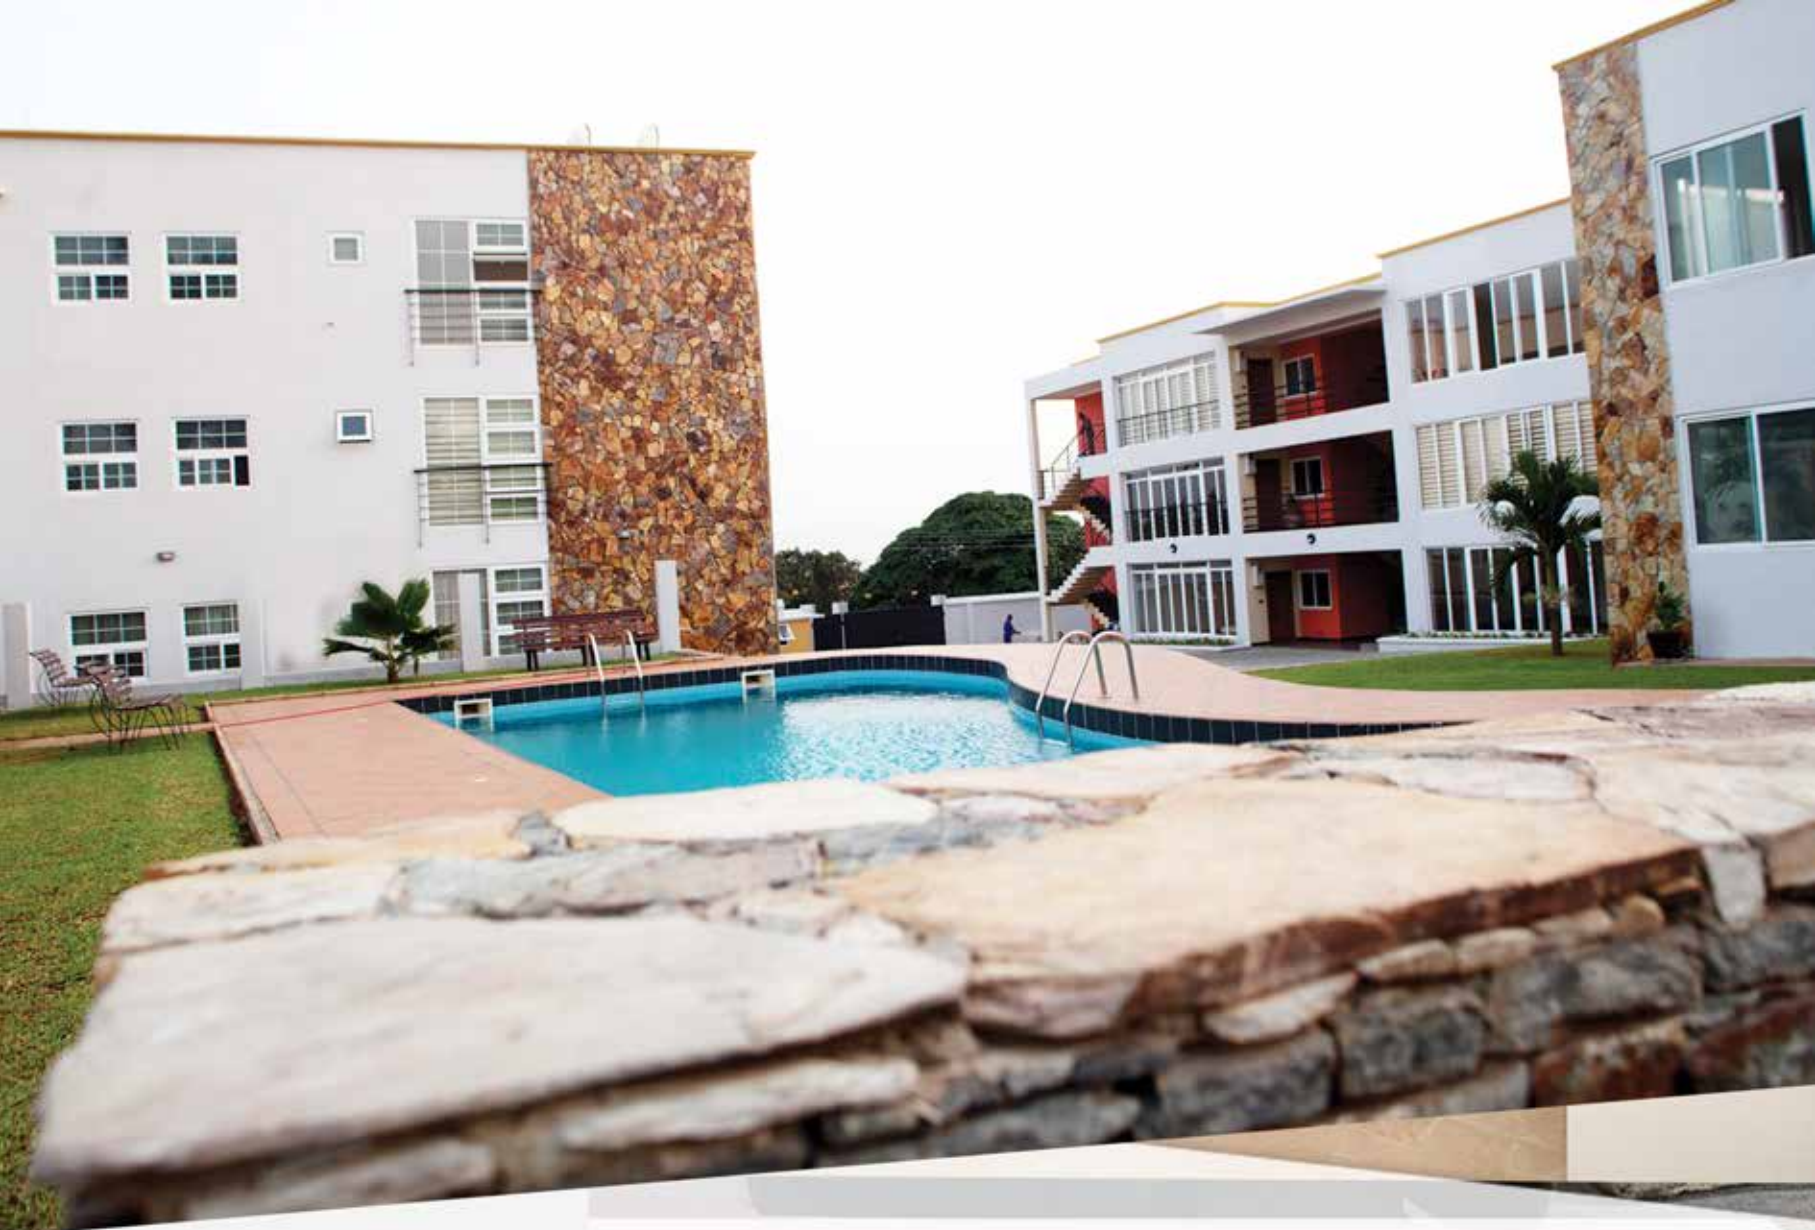

IMPERIAL COURT

 **IMPERIAL**
HOMES
A Signature of Luxury

IMPERIAL COURT

2 Ashiakle Lane, Abelemkpe, Accra

A landscape changing 23 unit residential facility comprising 9 No. 3 bedroom apartments, 12 No. 2 bedroom apartments and 2 No. 1 bedroom apartments. Its a beautifully conceived and executed residence and is proof of Imperial Homes' ability to take a multi unit design from start to finish. Residents enjoy Imperial Homes well laid out gardens, swimming pool and entertaining areas.